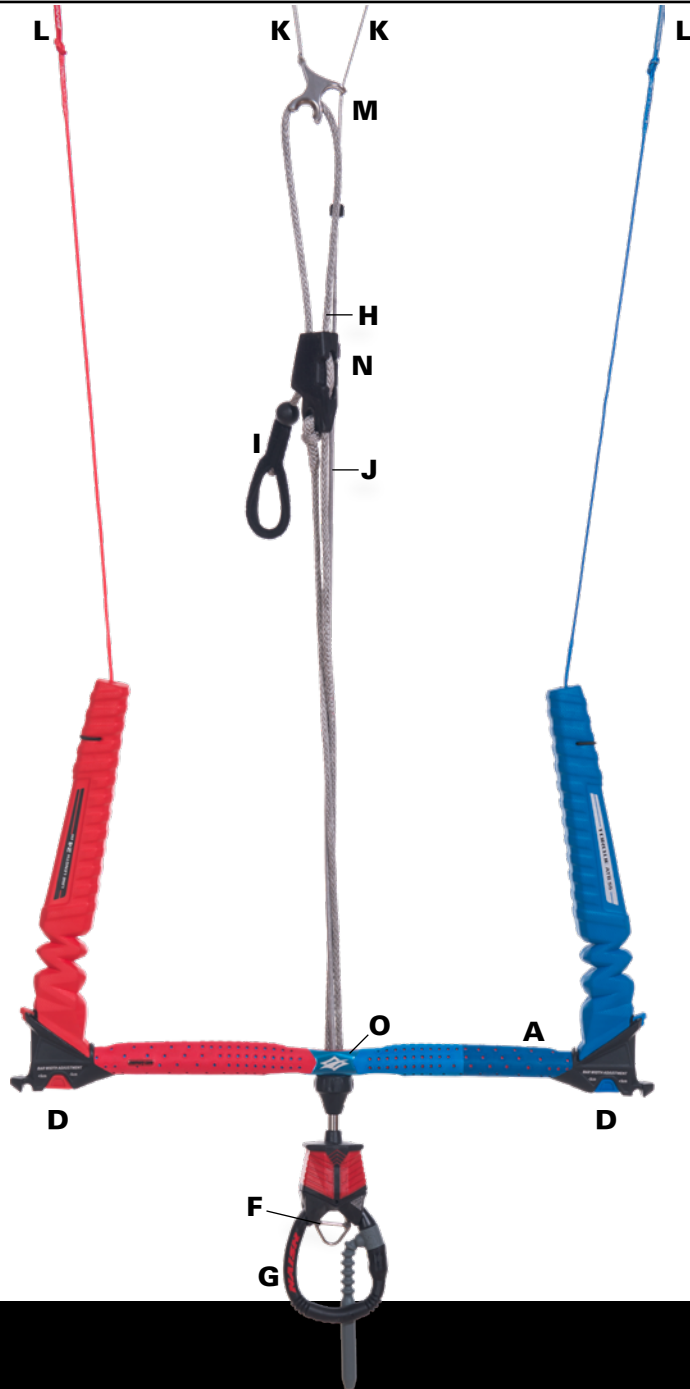

2019 TORQUE ATB 55 CONTROL SYSTEM

PARTS OVERVIEW

- A** - Control System Bar - 517.90030.000
- D** - Bar/Line Adjuster - 517.01991.000
- E** - Kite Leash Red - Short 517.71267.000
- Standard 517.71266.00
- F** - Kite Leash Attachment Ring - 517.7126.000
- G** - Torque Loop with Chicken Finger - 517.71065.000
- H** - Trim Line - 517.71234.000
- I** - Trim Line Handle - T.B.A.
- J** - Flagging Line (Gray) - 517.71251.000
- K** - Front Flying Lines (Gray) - 517.71302.000
- L** - Steering (Rear) Flying Lines (Red/Blue) - 517.71303.000
- Flying line set complete - 517.71300.000
- M** - Line Organizer - 517.71258.000
- N** - Trim Cleat - 517.71325.000
- O** - Replaceable Nylatron® Insert - 517.71240.000

NAISH

Product images and/or illustrations are not necessarily 100% identical or in scale with the actual product.

2019 TORQUE BTB 55 CONTROL SYSTEM

PARTS OVERVIEW

- A** - Control System Bar - 517.90040.000
- D** - Bar/Line Adjuster - 517.01991.000
Colours may vary
- E** - Kite Leash RED - Short 517.71267.000
- Standard 517.71266.000
- F** - Kite Leash Attachment Ring - 517.7126.000
- G** - Torque Loop with Chicken Finger - 517.71065.000
- H** - Trim Line - 517.1230.000
- I** - Trim Line Handle - T.B.A
- J** - Flagging Line (Gray) - 517.71250.000
- K** - Front Flying Lines - 517.71302.000
- L** - Steering (Rear) Flying Lines - 517.71303.000
- Flying Line set complete - 517.71300.000
- M** - Line Organizer - 517.71258.000
- N** - Fixed Stopper - 517.01034.000
- O** - Replaceable Nylatron® Insert - 517.71240.000
- P** - Chicken Finger - 517.01150.000