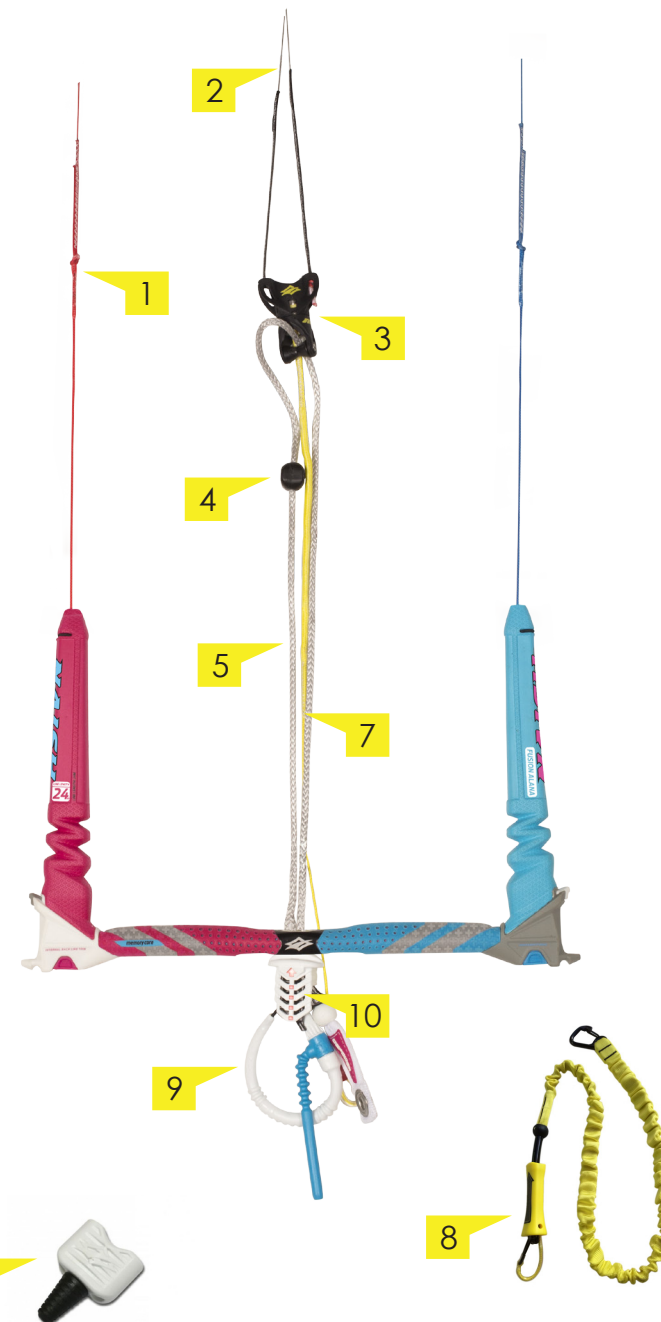

Base Control System spareparts overview 2015

For Ride

Nr.	Art. Code	Description	Bar-setup	Retailprice	Fits
	517.50005.000	Naish 2015/2016 Base Control System	24	€ 459,00	13-15
1	517.02211.000	Naish Colored Back-Line Set (1pair)	24	€ 129,00	13-15
2	517.02213.000	Naish Grey Frontlines Set	24	€ 89,95	13-15
3	517.01032.000	Naish 4-Ring Piece	24	€ 9,95	13-15
4	517.02080.000	Naish Trim Line Pulley	24	€ 27,50	13-15
5	517.01034.000	Fixed Stopper	24	€ 7,50	13-15
6	517.01981.000	Naish 2015 Trim Line Set Fusion 4-line	24	€ 54,95	15
7	517.02065.000	Naish Cruise Control	24	€ 12,50	14-15
8	517.01040.000	Naish 2015 Flagging Line Fusion Control	20/24	€ 12,95	15
9	517.01030.000	Naish Handle pass leash	24	€ 51,95	14-15
10	517.01151.000	Naish Chicken Finger	24	€ 4,95	13-15
11	517.01141.000	Naish 2015 Smart Loop Release Body	24	€ 9,95	13-15
	517.02206.000	Naish 2015 Extension Line Set	4	€ 59,95	15
	517.02206.000	Naish 2015 Extension Line Set	6	€ 69,95	15

Fusion Alana Control System spareparts overview 2015

For Alana

Nr.	Art. Code	Description	Bar-setup	Retailprice	Fits
	517.50020.000	Naish 2015 Fusion Alana Control System	24	€ 499,00	14-15
1	517.02210.000	Naish Colored Back-Line Set (1pair)	24	€ 129,00	14-15
2	517.02213.000	Naish Grey Frontlines Set	24	€ 89,95	14-15
3	517.01033.000	Naish Universal Swivel f. Uni.System	24	€ 62,00	14-15
4	517.01034.000	Fixed Stopper	24	€ 7,50	14-15
5	517.01072.000	Naish Trim Line for Alana Control System	24	€ 39,95	14-15
5	517.01982.000	Naish 2015 Trim Line Set Fusion Alana	24	€ 54,95	15
6	517.02065.000	Naish Cruise Control	24	€ 12,50	14-15
7	517.01035.000	Naish Flagging Line for Alana Cntrl Sys.	24	€ 14,95	14-15
8	517.01030.000	Naish Handle pass leash	24	€ 51,95	14-15
9	517.01089.000	Naish 2015 Molded Smart Loop Trim Loop	24	€ 39,95	15
10	517.01141.000	Naish 2015 Smart Loop Release Body	24	€ 9,95	15
	517.02206.000	Naish 2015 Extension Line Set	4	€ 59,95	15
	517.02206.000	Naish 2015 Extension Line Set	6	€ 69,95	15