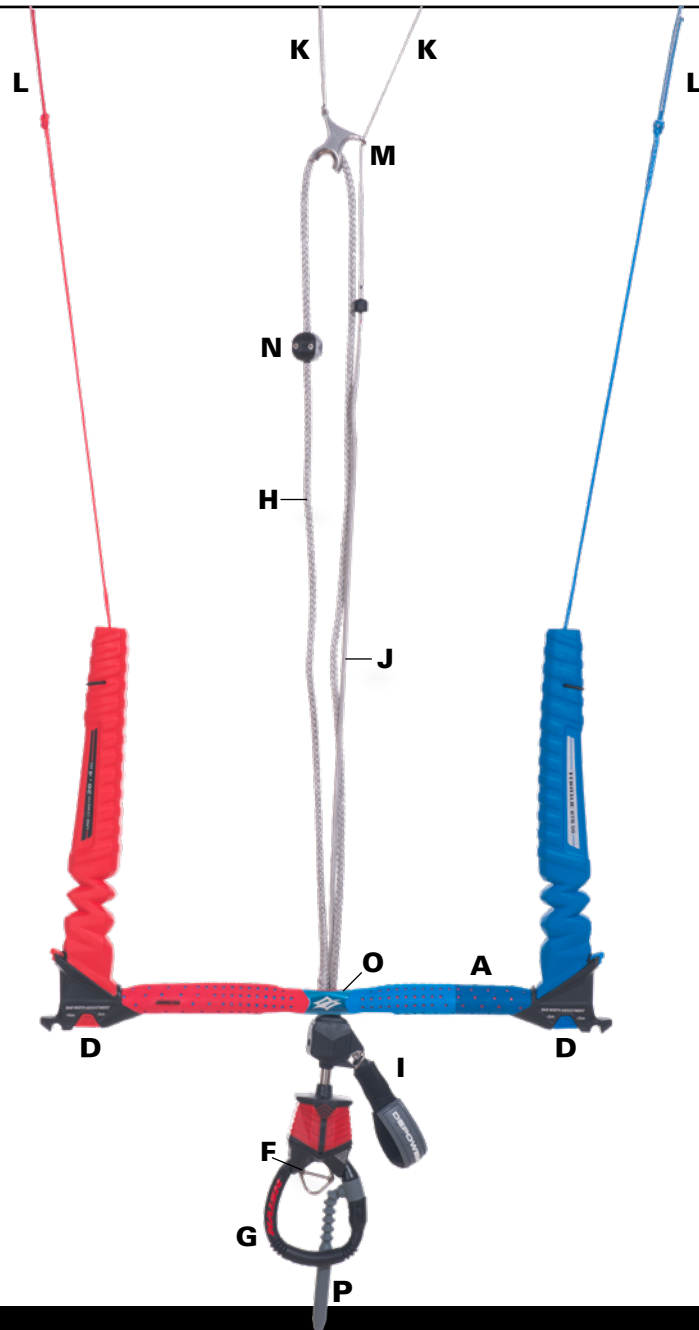

2019 TORQUE BTB 50 CONTROL SYSTEM

PARTS OVERVIEW

- **A** - Control System Bar - 517.90040.000
- **D** - Bar/Line Adjuster - 517.01991.000
  Colours may vary
- **E** - Kite Leash RED - Short 517.71267.000
  - Standard 517.71266.000
- **F** - Kite Leash Attachment Ring - 517.7126.000
- **G** - Torque Loop with Chicken Finger - 517.71065.000
- **H** - Trim Line - 517.1230.000
- **I** - Trim Line Handle - T.B.A
- **J** - Flagging Line (Gray) - 517.71256.000
- **K** - Front Flying Lines - 517.71302.000
- **L** - Steering (Rear) Flying Lines - 517.71303.000
  - Flying Line set complete - 517.71300.000
- **M** - Line Organizer - 517.71258.000
- **N** - Fixed Stopper - 517.01034.000
- **O** - Replaceable Nylatron® Insert - 517.71240.000
- **P** - Chicken Finger - 517.01150.000

NAISH

Product images and/or illustrations are not necessarily 100% identical or in scale with the actual product.