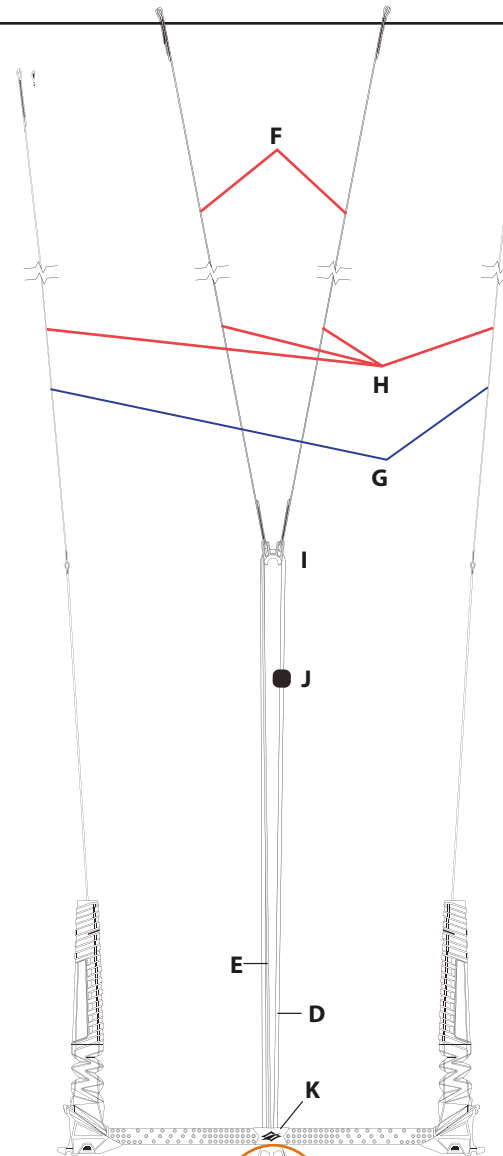

Chicken Finger + Smarloop

517.71065.000

NAISH

2017/2018 TORQUE COMPACT BTB CONTROL SYSTEM

SPARE PARTS

PARTS LIST

- A** - 517.71266.000 - Safety Leash (red) - Standard (Short 517.71267.000)
- B** - 517.71260.000 - Kite Leash Attachment Ring
- C** - 517.71050.000 - Torque Loop BTB Complete
- D** - 517.01982.000 - Trim Line - Torque BTB, Base
- E** - 517.71254.000 - Flagging Line (grey) - Torque Compact BTB
- F** - 517.71302.000 - Front Flying Lines (set of 2) - (grey/middle) 20m or 24m
- G** - 517.71303.000 - Back Flying Lines (set of 2)
- H** - 517.71300.000 - Flying Lines (set of 4) - (red/left, blue/right, grey/middle) 20m, 24m or 27m
- I** - 517.80160.000 - Torque Line Organizer
- J** - 517.01034.000 - Fixed Stopper
- K** - 517.71240.000 - Nylatron® Insert set
517.71304.000 - Extension line set - 4m or 6m

Chicken finger + Smartloop
517.71065.000

NAISH

2017/2018 TORQUE 5-LINE CONTROL SYSTEM

SPARE PARTS

PARTS LIST

- A - 517.71266.000 - Safety Leash (Red) Standard
- B - 517.71260.000 - Kite Leash Attachment Ring
- C - 517.71055.000 - Torque ATB Loop complete
- D - 517.71236.000 - Trim Line - Torque 5 Line
- E - 517.71256.000 - Flagging Line (Grey) - Torque 5 Line
- F - 517.71302.000 - Front Flying Lines set (set of 2) - (grey/middle) 20m or 24m
- G - 517.71303.000 - Back Flying Lines (set of 2)
- H - 517.71300.000 - Flying Line set (set of 4) - (Red/Left, Blue/Right, Gray/ Middle) 20m, 24m or 27m
- I - 517.80160.000 - Torque Line Organizer
- J - 517.71325.000 - Torque Trim Cleat
- K - 517.71240.000 - Nylatron® Insert set
- L - 517.71320.000 - 5th Line with Red Ball 24M
517.71304.000 - Extension line set - 4m or 6m