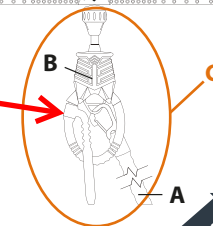

Chicken finger + Smartloop
517.71065.000

NAISH

2017/2018 TORQUE 5-LINE CONTROL SYSTEM

SPARE PARTS

PARTS LIST

- A - 517.71266.000 - Safety Leash (Red) Standard
- B - 517.71260.000 - Kite Leash Attachment Ring
- C - 517.71055.000 - Torque ATB Loop complete
- D - 517.71236.000 - Trim Line - Torque 5 Line
- E - 517.71256.000 - Flagging Line (Grey) - Torque 5 Line
- F - 517.71302.000 - Front Flying Lines set (set of 2) - (grey/middle) 20m or 24m
- G - 517.71303.000 - Back Flying Lines (set of 2)
- H - 517.71300.000 - Flying Line set (set of 4) - (Red/Left, Blue/Right, Gray/ Middle) 20m, 24m or 27m
- I - 517.80160.000 - Torque Line Organizer
- J - 517.71325.000 - Torque Trim Cleat
- K - 517.71240.000 - Nylatron® Insert set
- L - 517.71320.000 - 5th Line with Red Ball 24M
517.71304.000 - Extension line set - 4m or 6m

Chicken finger + Smartloop
517.71065.000

NAISH

2017/2018 BASE CONTROL SYSTEM

SPARE PARTS

PARTS LIST

- A - 517.01144.000 - Smart Loop complete - Base
- B - 517.71230.000 - Trim Line - Torque BTB, Base
- C - 517.71250.000 - Flagging Line (grey) - Torque BTB, Base
- D - 517.71302.000 - Front Flying Lines (set of 2) - (grey/middle) 20m or 24m
- E - 517.71303.000 - Back Flying Lines (set of 2)
- F - 517.71300.000 - Flying Lines (set of 4) - (red/left, blue/right, gray/middle) 20m, 24m or 27m
- G - 517.80160.000 - Torque Line Organizer
- H - 517.01034.000 - Fixed Stopper
- I - 517.71240.000 - Nylatron® Insert set
- J - 517.71266.000 - Safety Leash (red) - Standard (Short 517.71267.000)
517.71304.000 - Extension line set - 4m or 6m