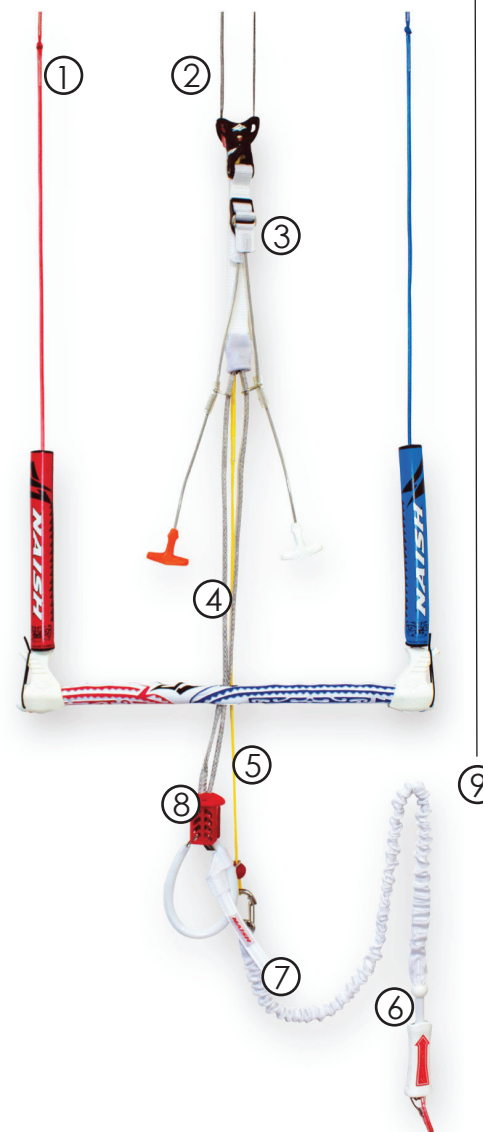

Kubus Sports BV
Amsterdamsstraatweg 19
1411 AW Naarden
www.kubus-sports.nl

Voor online bestellingen surf u naar: <http://webshop.kubus-sports.nl>

Afbeeldingen zijn ter indicatie. Prijswijzigingen onder voorbehoud.