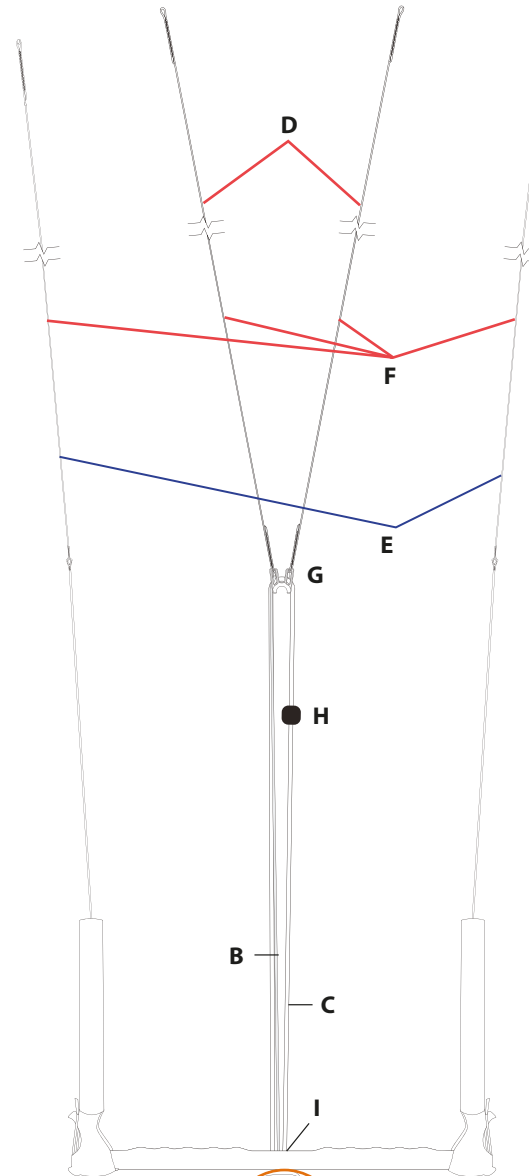

Chicken finger + Smartloop
517.71065.000

NAISH

2017/2018 BASE CONTROL SYSTEM

SPARE PARTS

PARTS LIST

- A - 517.01144.000 - Smart Loop complete - Base
- B - 517.71230.000 - Trim Line - Torque BTB, Base
- C - 517.71250.000 - Flagging Line (grey) - Torque BTB, Base
- D - 517.71302.000 - Front Flying Lines (set of 2) - (grey/middle) 20m or 24m
- E - 517.71303.000 - Back Flying Lines (set of 2)
- F - 517.71300.000 - Flying Lines (set of 4) - (red/left, blue/right, gray/middle) 20m, 24m or 27m
- G - 517.80160.000 - Torque Line Organizer
- H - 517.01034.000 - Fixed Stopper
- I - 517.71240.000 - Nylatron® Insert set
- J - 517.71266.000 - Safety Leash (red) - Standard (Short 517.71267.000)
517.71304.000 - Extension line set - 4m or 6m