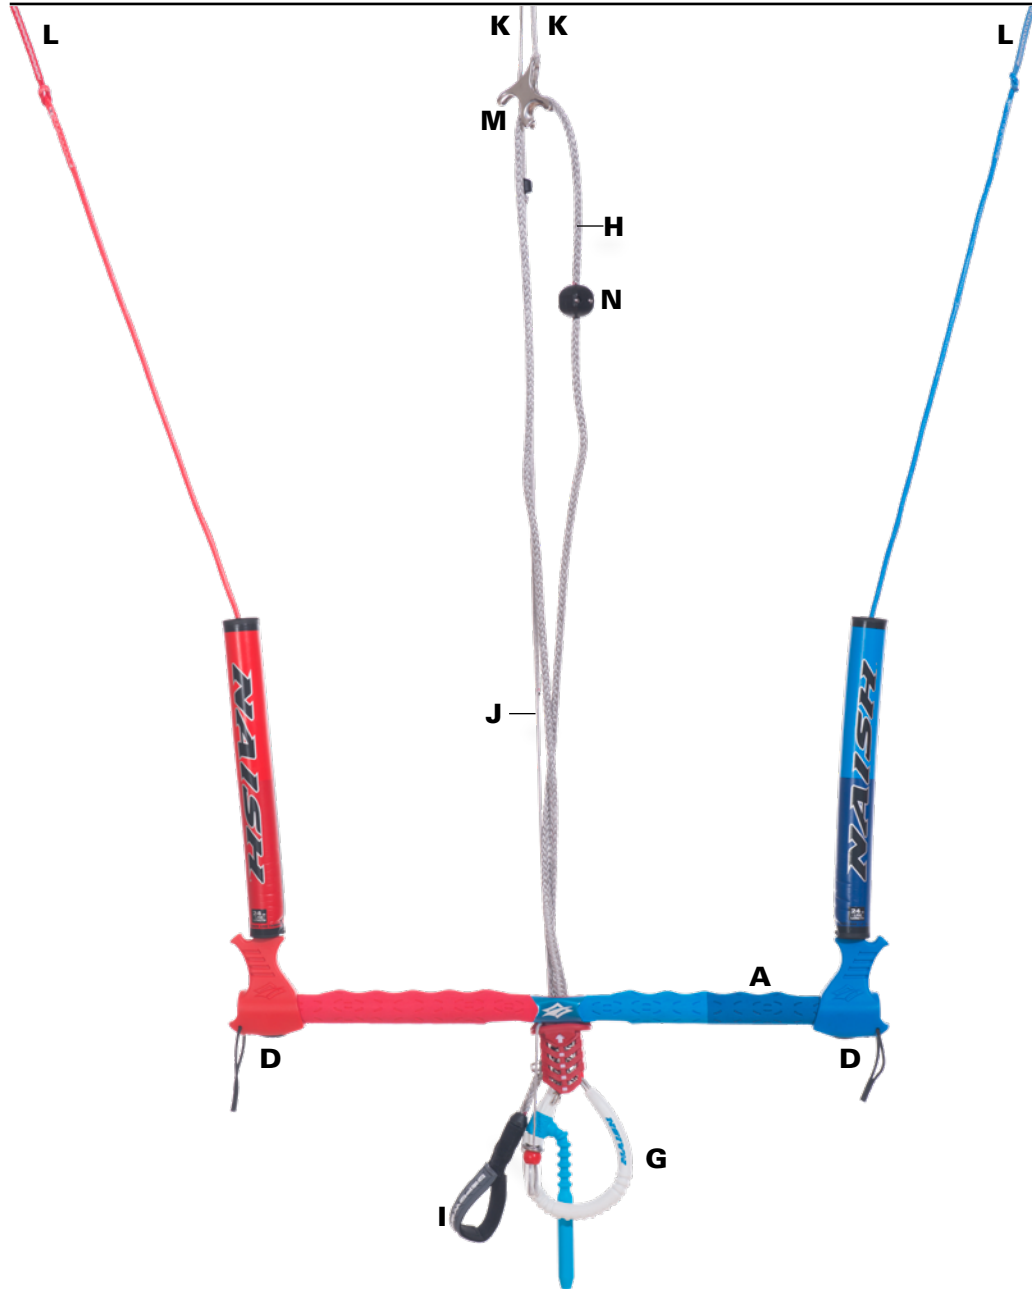

2019 TORQUE BASE CONTROL SYSTEM

PARTS OVERVIEW

- **A** - Control System Bar - 517.90050.000
- **D** - Bar/Line Adjuster - 517.01991.000
  Colours may vary
- **E** - Kite Leash RED - Short 517.71267.000
  - Standard 517.71266.00
- **G** - Smart Loop with Chicken Finger - T.B.A.
- **H** - Trim Line - 517.71230.000
- **I** - Trim Line Handle - T.B.A.
- **J** - Flagging Line (Gray) - 517.71250.000
- **K** - Front Flying Lines (Gray) - 517.71302.000
- **L** - Steering (Rear) Flying Lines (Red/Blue) - 517.71303.000
  - Flying Line set complete - 517.71300.000
- **M** - Line Organizer - 517.71258.000
- **N** - Fixed Stopper - 517.01034.000

NAISH

Product images and/or illustrations are not necessarily 100% identical or in scale with the actual product.