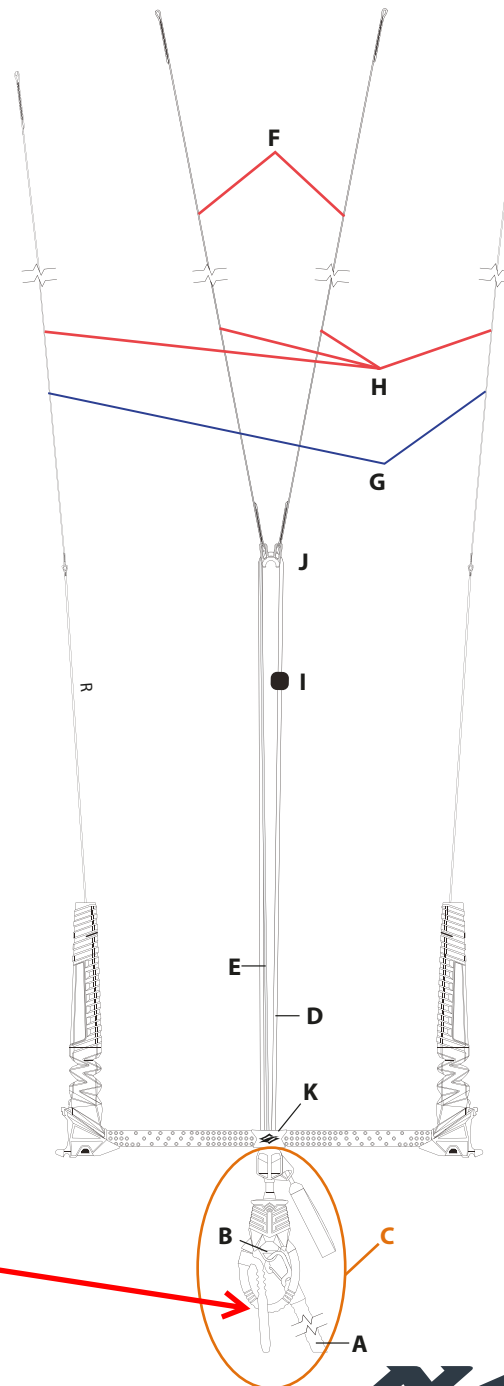

NAISH

Product images and/or illustrations are not necessarily 100% identical or in scale with the actual product.

2017/2018 TORQUE ATB CONTROL SYSTEM

SPARE PARTS

PARTS LIST

- A** - 517.71266.000 - Safety Leash (red) - Standard (Short 517.71267.000)
- B** - 517.71260.000 - Kite Leash Attachment Ring
- C** - 517.71055.000 - Torque Loop ATB Complete
- D** - 517.71234.000 - Trim Line - Torque ATB
- E** - 517.71252.000 - Flagging Line (grey) - Torque ATB
- F** - 517.71302.000 - Front Flying Lines (set of 2) - (grey/middle) 20m or 24m
- G** - 517.71303.000 - Back Flying Lines (set of 2)
- H** - 517.71300.000 - Flying Lines (set of 4) - (red/left, blue/right, gray/middle) 20m, 24m or 27m
- I** - 517.80160.000 - Torque Line Organizer
- J** - 517.71325.000 - Torque Trim Cleat
- K** - 517.71240.000 - Nylatron® Insert set
517.71304.000 - Extension line set - 4m or 6m

Chicken finger + Smartloop
517.71065.000

NAISH

2017/2018 TORQUE BTB CONTROL SYSTEM

SPARE PARTS

PARTS LIST

- A - 517.71266.000 - Safety Leash (red) - Standard (Short 517.71267.000)
- B - 517.71260.000 - Kite Leash Attachment Ring
- C - 517.71050.000 - Torque Loop BTB Complete
- D - 517.01982.000 - Trim Line - Torque BTB, Base
- E - 517.71250.000 - Flagging Line (grey) - Torque BTB, Base
- F - 517.71302.000 - Front Flying Lines (set of 2) - (grey/middle) 20m or 24m
- G - 517.71303.000 - Back Flying Lines (set of 2)
- H - 517.71300.000 - Flying Lines (set of 4) - (red/left, blue/right, grey/middle) 20m, 24m or 27m
- I - 517.80160.000 - Torque Line Organizer
- J - 517.01034.000 - Fixed Stopper
- K - 517.71240.000 - Nylatron® Insert set
517.71304.000 - Extension line set - 4m or 6m