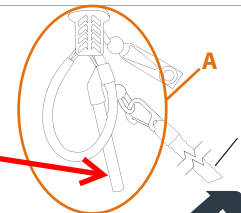

Chicken finger
(soft with velcro)

517.01151.000