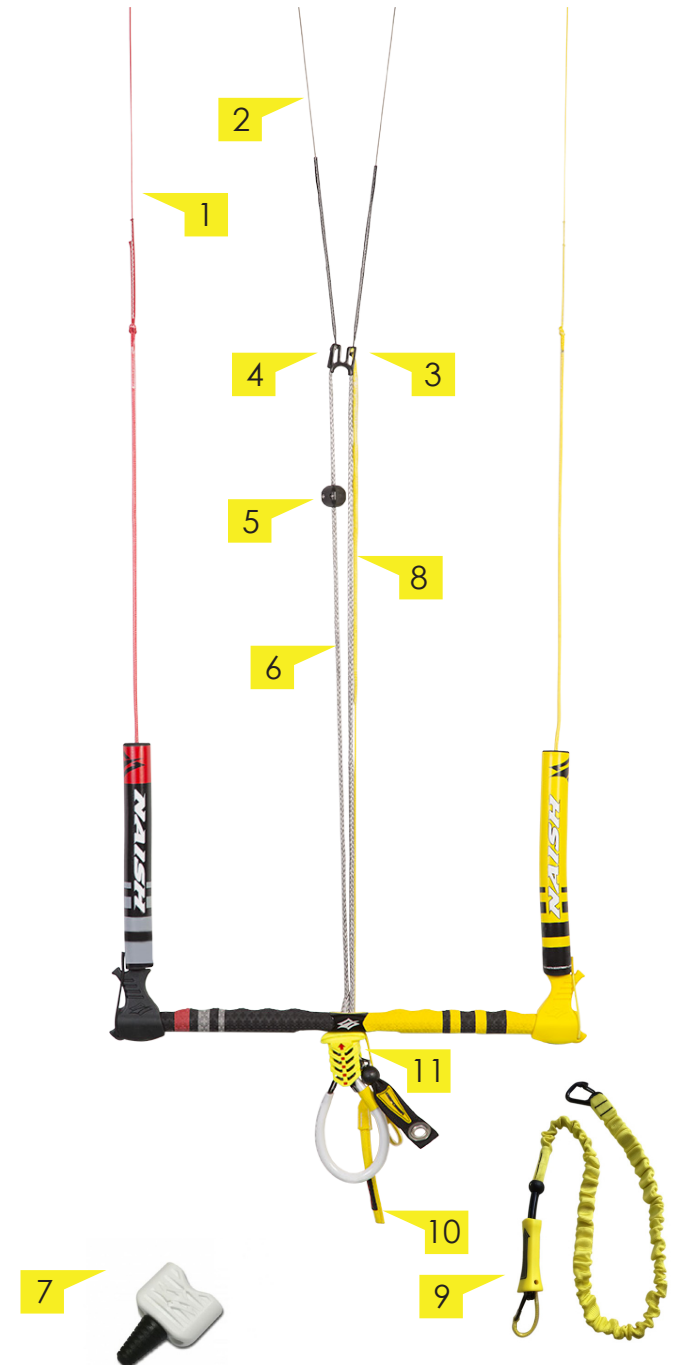

Base Control System spareparts overview 2015

For Ride

Nr.	Art. Code	Description	Bar-setup	Retailprice	Fits
	517.50005.000	Naish 2015/2016 Base Control System	24	€ 459,00	13-15
1	517.02211.000	Naish Colored Back-Line Set (1pair)	24	€ 129,00	13-15
2	517.02213.000	Naish Grey Frontlines Set	24	€ 89,95	13-15
3	517.01032.000	Naish 4-Ring Piece	24	€ 9,95	13-15
4	517.02080.000	Naish Trim Line Pulley	24	€ 27,50	13-15
5	517.01034.000	Fixed Stopper	24	€ 7,50	13-15
6	517.01981.000	Naish 2015 Trim Line Set Fusion 4-line	24	€ 54,95	15
7	517.02065.000	Naish Cruise Control	24	€ 12,50	14-15
8	517.01040.000	Naish 2015 Flagging Line Fusion Control	20/24	€ 12,95	15
9	517.01030.000	Naish Handle pass leash	24	€ 51,95	14-15
10	517.01151.000	Naish Chicken Finger	24	€ 4,95	13-15
11	517.01141.000	Naish 2015 Smart Loop Release Body	24	€ 9,95	13-15
	517.02206.000	Naish 2015 Extension Line Set	4	€ 59,95	15
	517.02206.000	Naish 2015 Extension Line Set	6	€ 69,95	15