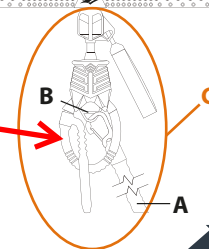

Chicken Finger + Smarloop

517.71065.000

NAISH

2017/2018 TORQUE COMPACT BTB CONTROL SYSTEM

SPARE PARTS

PARTS LIST

- A** - 517.71266.000 - Safety Leash (red) - Standard (Short 517.71267.000)
- B** - 517.71260.000 - Kite Leash Attachment Ring
- C** - 517.71050.000 - Torque Loop BTB Complete
- D** - 517.01982.000 - Trim Line - Torque BTB, Base
- E** - 517.71254.000 - Flagging Line (grey) - Torque Compact BTB
- F** - 517.71302.000 - Front Flying Lines (set of 2) - (grey/middle) 20m or 24m
- G** - 517.71303.000 - Back Flying Lines (set of 2)
- H** - 517.71300.000 - Flying Lines (set of 4) - (red/left, blue/right, grey/middle) 20m, 24m or 27m
- I** - 517.80160.000 - Torque Line Organizer
- J** - 517.01034.000 - Fixed Stopper
- K** - 517.71240.000 - Nylatron® Insert set
517.71304.000 - Extension line set - 4m or 6m

Chicken finger + Smartloop
517.71065.000

NAISH

2017/2018 TORQUE 5-LINE CONTROL SYSTEM

SPARE PARTS

PARTS LIST

- A - 517.71266.000 - Safety Leash (Red) Standard
- B - 517.71260.000 - Kite Leash Attachment Ring
- C - 517.71055.000 - Torque ATB Loop complete
- D - 517.71236.000 - Trim Line - Torque 5 Line
- E - 517.71256.000 - Flagging Line (Grey) - Torque 5 Line
- F - 517.71302.000 - Front Flying Lines set (set of 2) - (grey/middle) 20m or 24m
- G - 517.71303.000 - Back Flying Lines (set of 2)
- H - 517.71300.000 - Flying Line set (set of 4) - (Red/Left, Blue/Right, Gray/ Middle) 20m, 24m or 27m
- I - 517.80160.000 - Torque Line Organizer
- J - 517.71325.000 - Torque Trim Cleat
- K - 517.71240.000 - Nylatron® Insert set
- L - 517.71320.000 - 5th Line with Red Ball 24M
517.71304.000 - Extension line set - 4m or 6m