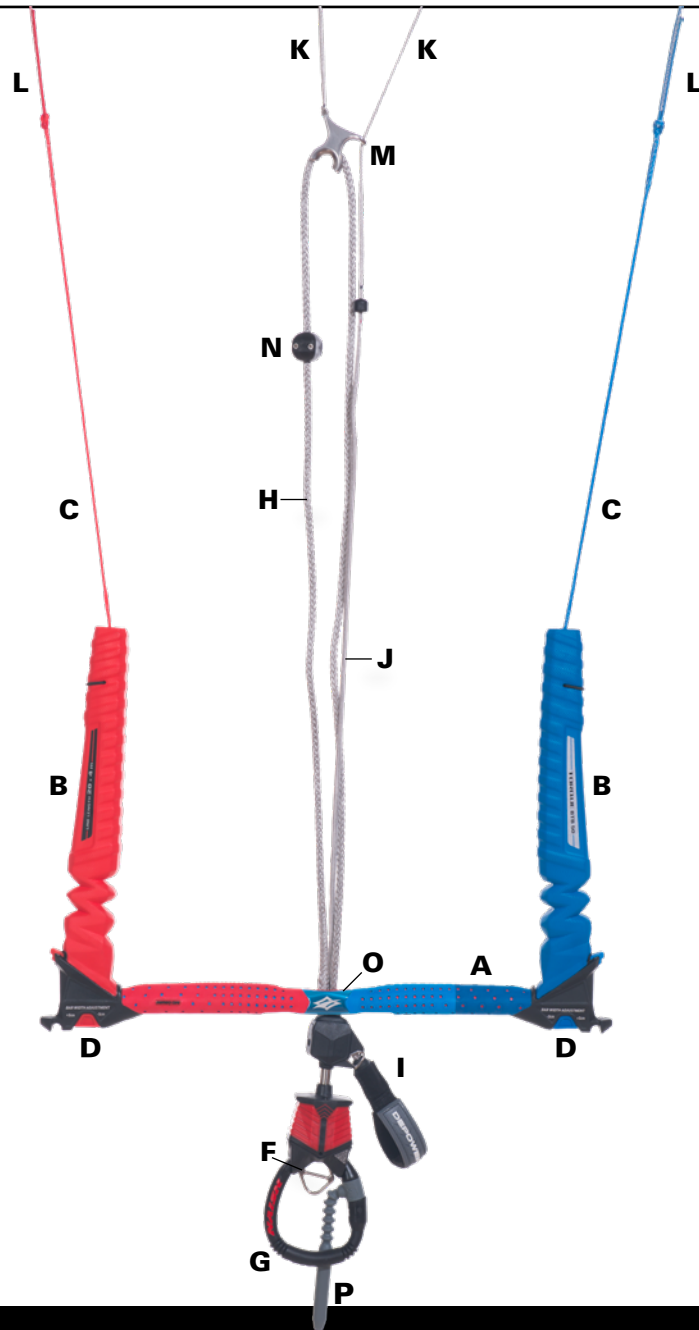

2019 TORQUE ATB 55 CONTROL SYSTEM

PARTS OVERVIEW

- A** - Control System Bar - 517.90030.000
- D** - Bar/Line Adjuster - 517.01991.000
- E** - Kite Leash Red - Short 517.71267.000
- Standard 517.71266.00
- F** - Kite Leash Attachment Ring - 517.7126.000
- G** - Torque Loop with Chicken Finger - 517.71065.000
- H** - Trim Line - 517.71234.000
- I** - Trim Line Handle - T.B.A.
- J** - Flagging Line (Gray) - 517.71251.000
- K** - Front Flying Lines (Gray) - 517.71302.000
- L** - Steering (Rear) Flying Lines (Red/Blue) - 517.71303.000
- Flying line set complete - 517.71300.000
- M** - Line Organizer - 517.71258.000
- N** - Trim Cleat - 517.71325.000
- O** - Replaceable Nylatron® Insert - 517.71240.000

NAISH

Product images and/or illustrations are not necessarily 100% identical or in scale with the actual product.

2019 TORQUE BTB 55 CONTROL SYSTEM

PARTS OVERVIEW

- A** - Control System Bar - 517.90040.000
- D** - Bar/Line Adjuster - 517.01991.000
Colours may vary
- E** - Kite Leash RED - Short 517.71267.000
- Standard 517.71266.000
- F** - Kite Leash Attachment Ring - 517.7126.000
- G** - Torque Loop with Chicken Finger - 517.71065.000
- H** - Trim Line - 517.1230.000
- I** - Trim Line Handle - T.B.A
- J** - Flagging Line (Gray) - 517.71250.000
- K** - Front Flying Lines - 517.71302.000
- L** - Steering (Rear) Flying Lines - 517.71303.000
- Flying Line set complete - 517.71300.000
- M** - Line Organizer - 517.71258.000
- N** - Fixed Stopper - 517.01034.000
- O** - Replaceable Nylatron® Insert - 517.71240.000
- P** - Chicken Finger - 517.01150.000