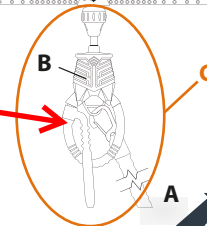

NAISH

Product images and/or illustrations are not necessarily 100% identical or in scale with the actual product.

2017/2018 TORQUE ATB CONTROL SYSTEM

SPARE PARTS

PARTS LIST

- A** - 517.71266.000 - Safety Leash (red) - Standard (Short 517.71267.000)
- B** - 517.71260.000 - Kite Leash Attachment Ring
- C** - 517.71055.000 - Torque Loop ATB Complete
- D** - 517.71234.000 - Trim Line - Torque ATB
- E** - 517.71252.000 - Flagging Line (grey) - Torque ATB
- F** - 517.71302.000 - Front Flying Lines (set of 2) - (grey/middle) 20m or 24m
- G** - 517.71303.000 - Back Flying Lines (set of 2)
- H** - 517.71300.000 - Flying Lines (set of 4) - (red/left, blue/right, gray/middle) 20m, 24m or 27m
- I** - 517.80160.000 - Torque Line Organizer
- J** - 517.71325.000 - Torque Trim Cleat
- K** - 517.71240.000 - Nylatron® Insert set
517.71304.000 - Extension line set - 4m or 6m

Chicken finger + Smartloop
517.71065.000

NAISH

2017/2018 TORQUE BTB CONTROL SYSTEM

SPARE PARTS

PARTS LIST

- A - 517.71266.000 - Safety Leash (red) - Standard (Short 517.71267.000)
- B - 517.71260.000 - Kite Leash Attachment Ring
- C - 517.71050.000 - Torque Loop BTB Complete
- D - 517.01982.000 - Trim Line - Torque BTB, Base
- E - 517.71250.000 - Flagging Line (grey) - Torque BTB, Base
- F - 517.71302.000 - Front Flying Lines (set of 2) - (grey/middle) 20m or 24m
- G - 517.71303.000 - Back Flying Lines (set of 2)
- H - 517.71300.000 - Flying Lines (set of 4) - (red/left, blue/right, grey/middle) 20m, 24m or 27m
- I - 517.80160.000 - Torque Line Organizer
- J - 517.01034.000 - Fixed Stopper
- K - 517.71240.000 - Nylatron® Insert set
517.71304.000 - Extension line set - 4m or 6m