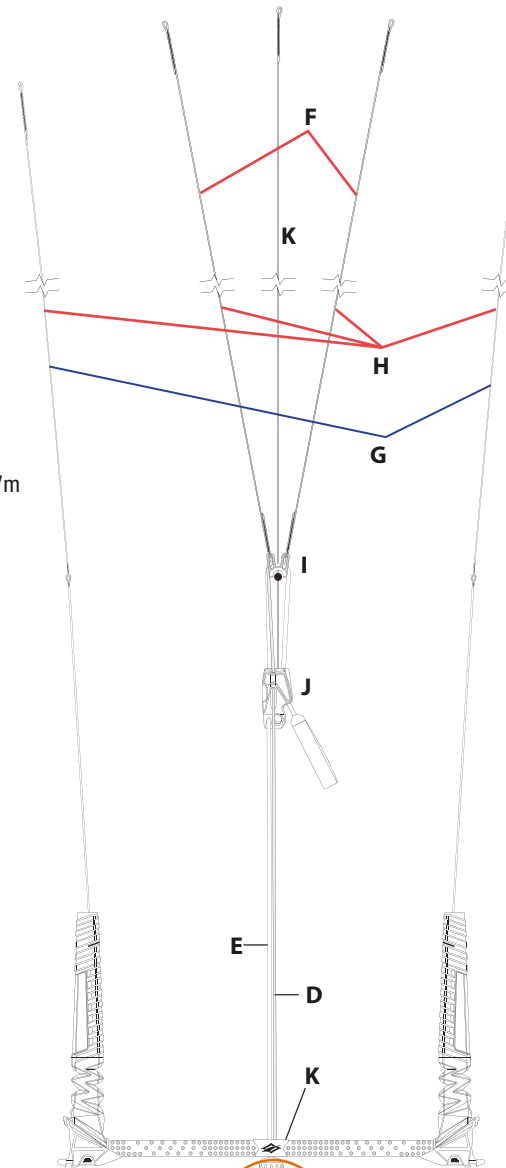

Chicken finger + Smartloop
517.71065.000

NAISH

2017/2018 TORQUE 5-LINE CONTROL SYSTEM

SPARE PARTS

PARTS LIST

- A - 517.71266.000 - Safety Leash (Red) Standard
- B - 517.71260.000 - Kite Leash Attachment Ring
- C - 517.71055.000 - Torque ATB Loop complete
- D - 517.71236.000 - Trim Line - Torque 5 Line
- E - 517.71256.000 - Flagging Line (Grey) - Torque 5 Line
- F - 517.71302.000 - Front Flying Lines set (set of 2) - (grey/middle) 20m or 24m
- G - 517.71303.000 - Back Flying Lines (set of 2)
- H - 517.71300.000 - Flying Line set (set of 4) - (Red/Left, Blue/Right, Gray/ Middle) 20m, 24m or 27m
- I - 517.80160.000 - Torque Line Organizer
- J - 517.71325.000 - Torque Trim Cleat
- K - 517.71240.000 - Nylatron® Insert set
- L - 517.71320.000 - 5th Line with Red Ball 24M
517.71304.000 - Extension line set - 4m or 6m

Chicken finger + Smartloop
517.71065.000

NAISH

2017/2018 BASE CONTROL SYSTEM

SPARE PARTS

PARTS LIST

- A - 517.01144.000 - Smart Loop complete - Base
- B - 517.71230.000 - Trim Line - Torque BTB, Base
- C - 517.71250.000 - Flagging Line (grey) - Torque BTB, Base
- D - 517.71302.000 - Front Flying Lines (set of 2) - (grey/middle) 20m or 24m
- E - 517.71303.000 - Back Flying Lines (set of 2)
- F - 517.71300.000 - Flying Lines (set of 4) - (red/left, blue/right, gray/middle) 20m, 24m or 27m
- G - 517.80160.000 - Torque Line Organizer
- H - 517.01034.000 - Fixed Stopper
- I - 517.71240.000 - Nylatron® Insert set
- J - 517.71266.000 - Safety Leash (red) - Standard (Short 517.71267.000)
517.71304.000 - Extension line set - 4m or 6m