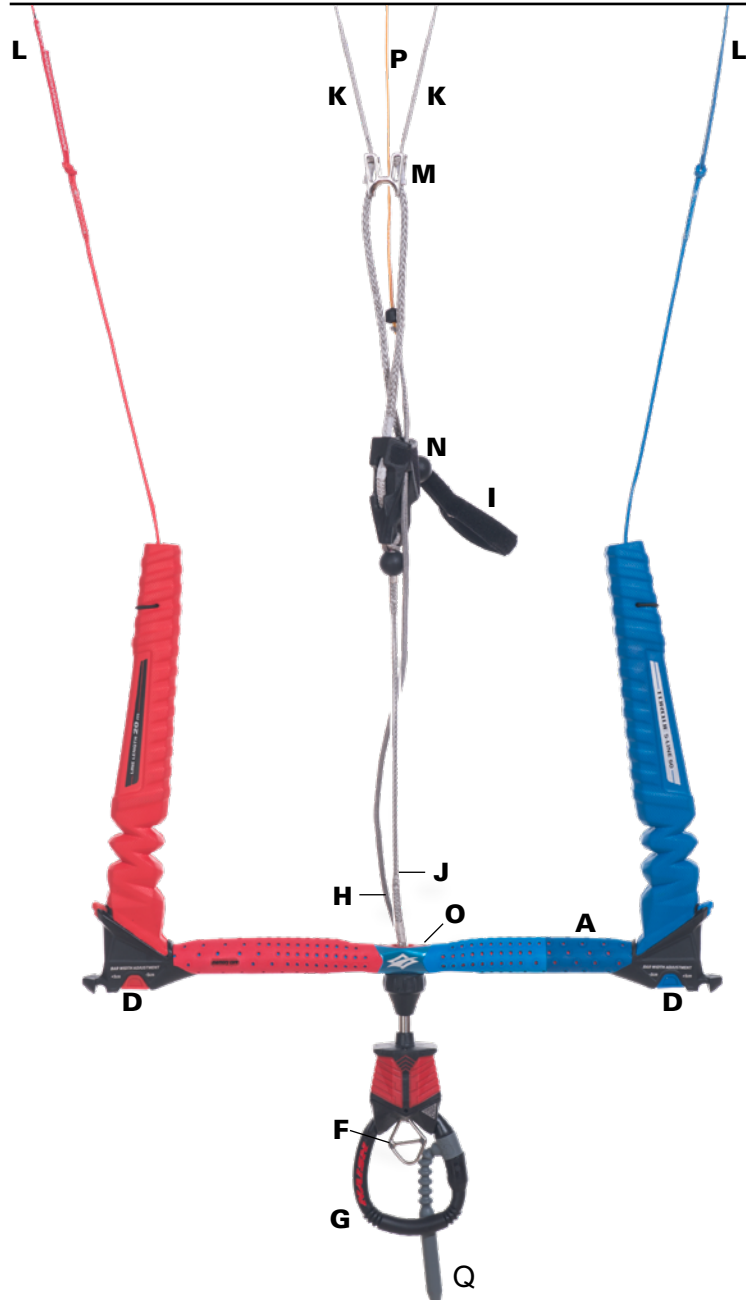

NAISH

Product images and/or illustrations are not necessarily 100% identical or in scale with the actual product.

2019 TORQUE BTB 50 CONTROL SYSTEM

PARTS OVERVIEW

- A** - Control System Bar - 517.90040.000
- D** - Bar/Line Adjuster - 517.01991.000
Colours may vary
- E** - Kite Leash RED - Short 517.71267.000
- Standard 517.71266.000
- F** - Kite Leash Attachment Ring - 517.7126.000
- G** - Torque Loop with Chicken Finger - 517.71065.000
- H** - Trim Line - 517.1230.000
- I** - Trim Line Handle - T.B.A
- J** - Flagging Line (Gray) - 517.71256.000
- K** - Front Flying Lines - 517.71302.000
- L** - Steering (Rear) Flying Lines - 517.71303.000
- Flying Line set complete - 517.71300.000
- M** - Line Organizer - 517.71258.000
- N** - Fixed Stopper - 517.01034.000
- O** - Replaceable Nylatron® Insert - 517.71240.000
- P** - Chicken Finger - 517.01150.000

NAISH

Product images and/or illustrations are not necessarily 100% identical or in scale with the actual product.

2019 TORQUE5-LINE 50 CONTROL SYSTEM

PARTS OVERVIEW

- A** - Control System Bar - 517.90040.000
- D** - Bar/Line Adjuster - 517.01991.000
Colours may vary
- E** - Kite Leash Red - Short 517.71267.000
- Standard 517.71266.00
- F** - Kite Leash Attachment Ring - 517.7126.000
- G** - Torque Loop with Chicken Finger - 517.71065.000
- H** - Flagging 5th Line - 517.71256.000
- I** - Trim Line Handle - T.B.A.
- J** - Trim Line - 517.71236.000
- K** - Front Flying Lines - 517.71302.000
- L** - Steering (Rear) Flying Lines (Red/Blue) - 517.71303.000
- Flying line set complete - 517.71300.000
- M** - Line Organizer - 517.71258.000
- N** - Trim Cleat - 517.71325.000
- O** - Replaceable Nylatron® Insert - 517.71240.000
- P** - 5th Line with Red Ball - 517.71320.000
- Q** - Chicken Finger - 517.01150.000