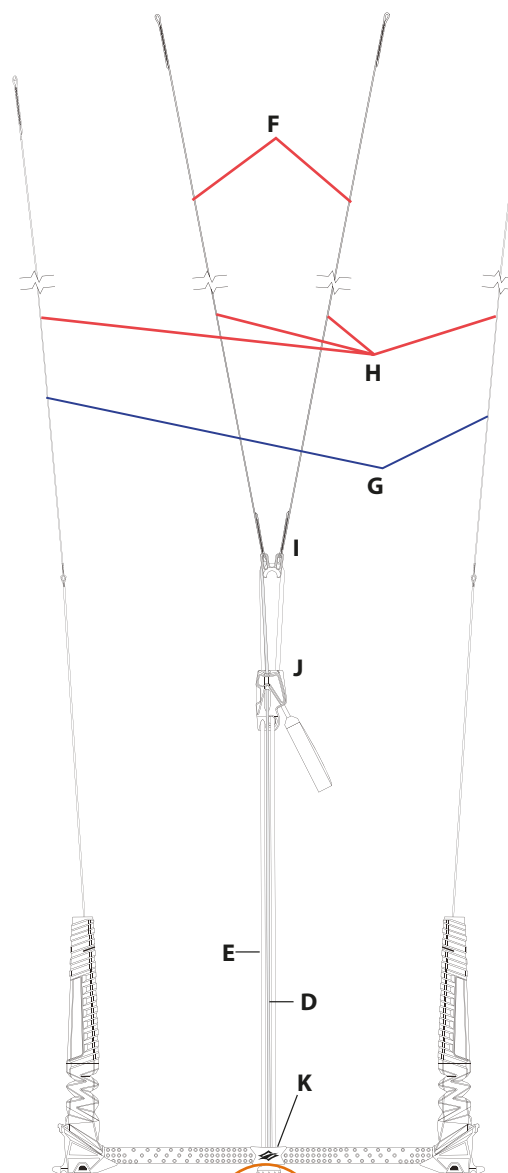

NAISH

Product images and/or illustrations are not necessarily 100% identical or in scale with the actual product.

2017/2018 TORQUE ATB CONTROL SYSTEM

SPARE PARTS

PARTS LIST

- A** - 517.71266.000 - Safety Leash (red) - Standard (Short 517.71267.000)
- B** - 517.71260.000 - Kite Leash Attachment Ring
- C** - 517.71055.000 - Torque Loop ATB Complete
- D** - 517.71234.000 - Trim Line - Torque ATB
- E** - 517.71252.000 - Flagging Line (grey) - Torque ATB
- F** - 517.71302.000 - Front Flying Lines (set of 2) - (grey/middle) 20m or 24m
- G** - 517.71303.000 - Back Flying Lines (set of 2)
- H** - 517.71300.000 - Flying Lines (set of 4) - (red/left, blue/right, gray/middle) 20m, 24m or 27m
- I** - 517.80160.000 - Torque Line Organizer
- J** - 517.71325.000 - Torque Trim Cleat
- K** - 517.71240.000 - Nylatron® Insert set
517.71304.000 - Extension line set - 4m or 6m

Chicken finger + Smartloop
517.71065.000

NAISH

2017/2018 TORQUE BTB CONTROL SYSTEM

SPARE PARTS

PARTS LIST

- A - 517.71266.000 - Safety Leash (red) - Standard (Short 517.71267.000)
- B - 517.71260.000 - Kite Leash Attachment Ring
- C - 517.71050.000 - Torque Loop BTB Complete
- D - 517.01982.000 - Trim Line - Torque BTB, Base
- E - 517.71250.000 - Flagging Line (grey) - Torque BTB, Base
- F - 517.71302.000 - Front Flying Lines (set of 2) - (grey/middle) 20m or 24m
- G - 517.71303.000 - Back Flying Lines (set of 2)
- H - 517.71300.000 - Flying Lines (set of 4) - (red/left, blue/right, grey/middle) 20m, 24m or 27m
- I - 517.80160.000 - Torque Line Organizer
- J - 517.01034.000 - Fixed Stopper
- K - 517.71240.000 - Nylatron® Insert set
517.71304.000 - Extension line set - 4m or 6m