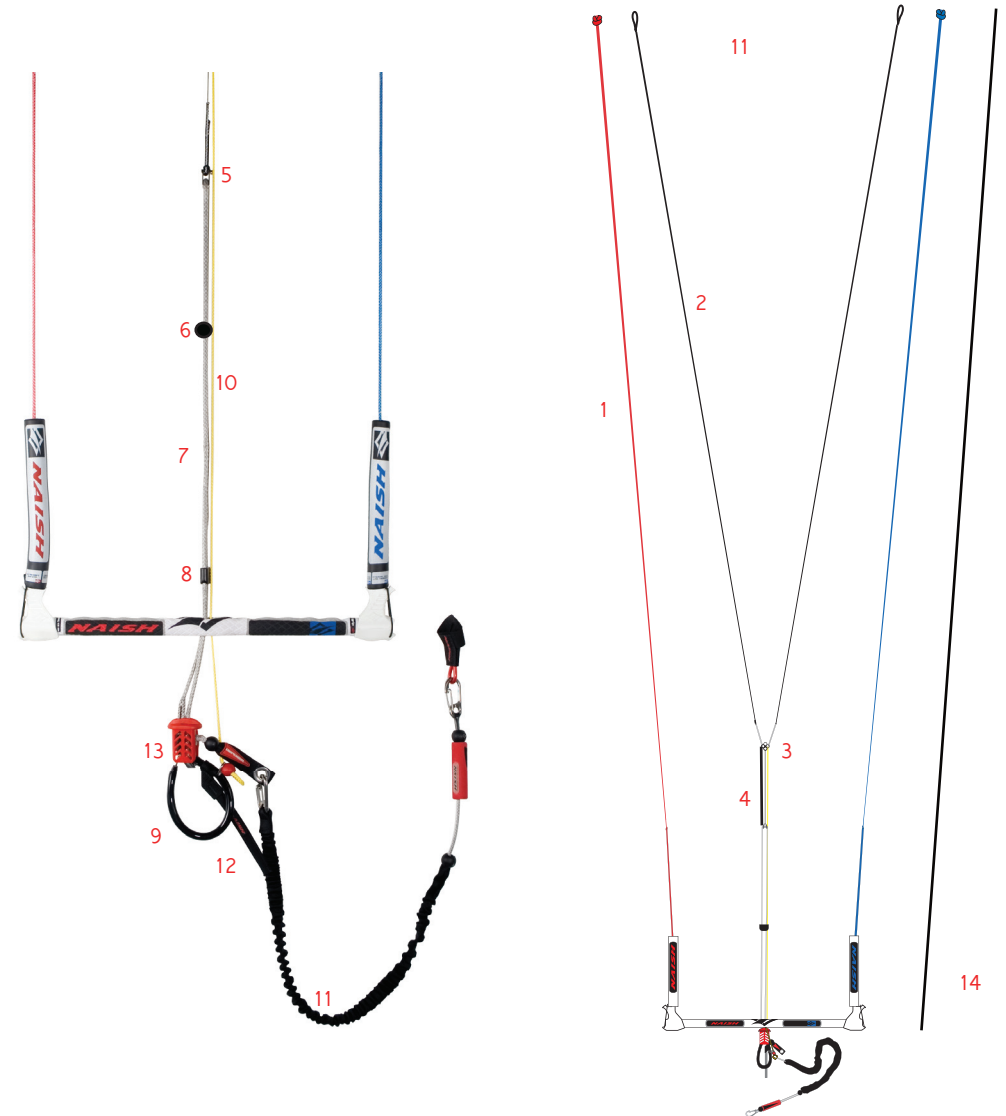

Naish Kiteboarding Universal System Spare Parts overview

Spareparts 2011 Universal Control System for Bolt, Park and Charger

Nr.	Art. Code	Description	Bar-setup	Retailprice	Fits
	517.10010.000	Naish 2011 Uni Control Syst./18-20" bar	20	€ 399,00	09/10/11
	517.01011.000	Naish 2011 Control Bar w/Uni. L. Lines	20	€ 139,00	09/10/11
1	517.02210.000	Naish Colored Back-Line Set (1pair)	20	€ 95,00	09/10/11
2	517.02220.000	Naish Grey Line Set for Y - 1700cm (1pr)	20	€ 70,00	10/11
3	517.01032.000	Naish 4-Ring Piece f.Universal System	20	€ 11,00	10/11
4	517.02025.000	Naish SLE Strong Grey Line 3m	20	€ 11,95	10/11
5	517.02080.000	Naish Trim Line Pulley	20	€ 25,90	09/10/11
6	517.01034.000	Fixed Stopper	20	€ 5,00	09/10/11
7	517.01070.000	Naish Smart Loop Trim Line f.Uni. System	20	€ 29,90	09/10/11
8	517.02070.000	Naish Sliding Stopper	20	€ 9,90	09/10/11
9	517.01041.000	Naish Complete Smart Loop f. Uni. System	20	€ 129,00	09/10/11
10	517.01036.000	Naish Flagging Line	20	€ 23,00	10/11
11	517.01030.000	Naish 2010 Leash for Universal System	20	€ 49,00	09/10/11
12	517.01151.000	Naish 2011 Chicken Finger	20	€ 2,60	09/10/11
13	517.01140.000	Naish Smart Loop Release Body	20	€ 7,90	09/10/11
14	517.01038.000	LWR Kit	20	€ 62,00	11
	517.02205.000	Naish Extension Line Set	4	€ 51,00	09/10/11
	517.02205.000	Naish Extension Line Set	7	€ 65,00	09/10/11

For Helix and Cult 2009

2*	517.82120.000	Naish Grey Frontlines Set 20m	20	€ 89,95	09
3*	517.91130.000	Naish 2009 Pulley/Swivel/Line Organizer	20	€ 38,95	09
4*		Not available on 2009 bar	20		09
5*		Not available on 2009 bar	20		09
10*	517.01036.000	Naish Flagging Line, let op 3m inkorten	20	€ 23,00	09