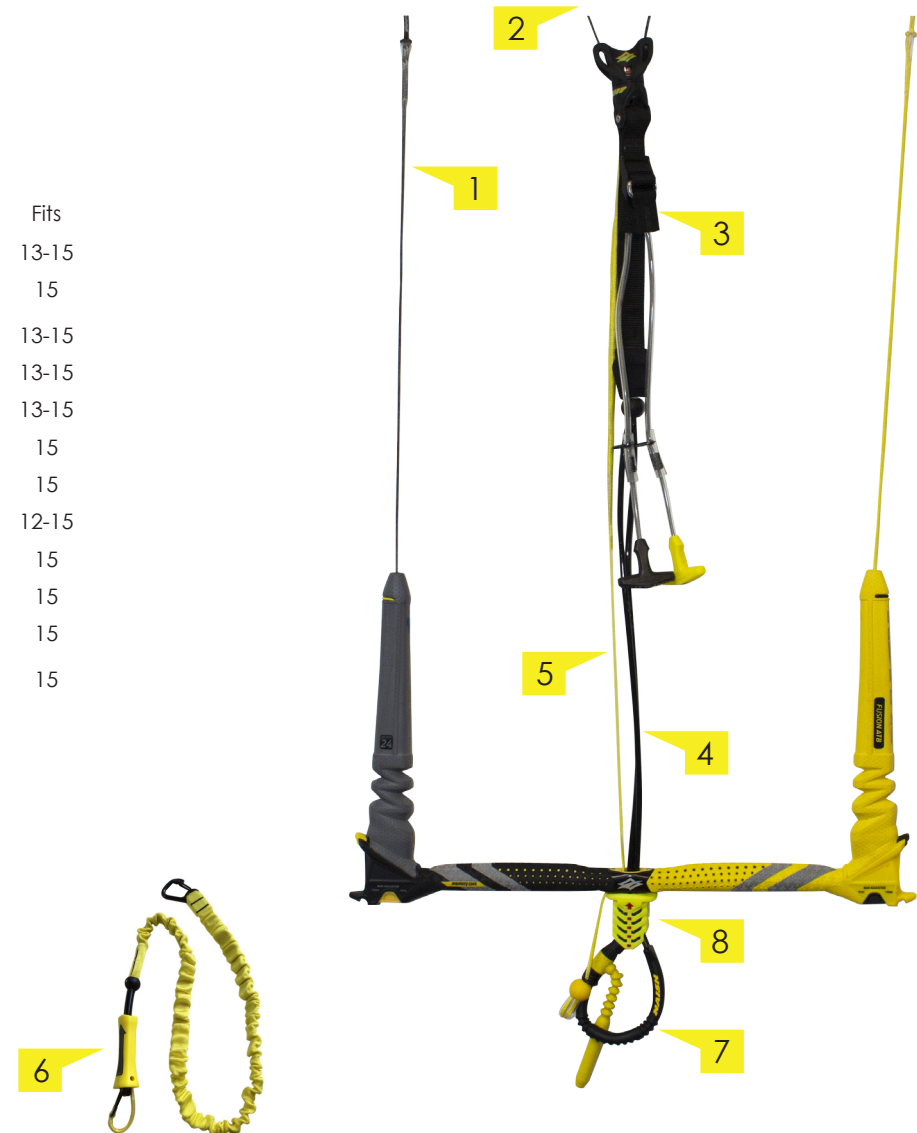

Chicken finger + Smartloop
517.71065.000

NAISH

2017/2018 BASE CONTROL SYSTEM

SPARE PARTS

PARTS LIST

- A - 517.01144.000 - Smart Loop complete - Base
- B - 517.71230.000 - Trim Line - Torque BTB, Base
- C - 517.71250.000 - Flagging Line (grey) - Torque BTB, Base
- D - 517.71302.000 - Front Flying Lines (set of 2) - (grey/middle) 20m or 24m
- E - 517.71303.000 - Back Flying Lines (set of 2)
- F - 517.71300.000 - Flying Lines (set of 4) - (red/left, blue/right, gray/middle) 20m, 24m or 27m
- G - 517.80160.000 - Torque Line Organizer
- H - 517.01034.000 - Fixed Stopper
- I - 517.71240.000 - Nylatron® Insert set
- J - 517.71266.000 - Safety Leash (red) - Standard (Short 517.71267.000)
517.71304.000 - Extension line set - 4m or 6m

Chicken finger
(soft with velcro)

517.01151.000

NAISH

Fusion ATB Control System spareparts overview 2015

Nr.	Art. Code	Description	Bar-setup	Retailprice	Fits
	517.50040.000	Naish 2015 Fusion ATB Control System	24	€ 549,00	13-15
	517.00032.000	Naish 2015 Fusion Control Sys Bar plain	24	€ 179,95	15
1	517.02210.000	Naish Colored Back-Line Set (1pair)	24	€ 129,00	13-15
2	517.02213.000	Naish Grey Frontlines Set	24	€ 89,95	13-15
3	517.02075.000	Naish ATB Universal Trim Adjuster	24	€ 34,95	13-15
4	517.01984.000	Naish 2015 Trim Line Set Fusion ATB	24	€ 39,95	15
5	517.01040.000	Naish 2015 Flagging Line Fusion Control	24	€ 12,95	15
6	517.01030.000	Naish Handle pass leash	24	€ 51,95	12-15
7	517.01089.000	Naish 2015 Molded Smart Loop Trim Loop	24	€ 39,95	15
8	517.01141.000	Naish 2015 Smart Loop Release Body	24	€ 9,95	15
	517.02206.000	Naish 2015 Extension Line Set	4	€ 59,95	15
	517.02206.000	Naish 2015 Extension Line Set	6	€ 69,95	15