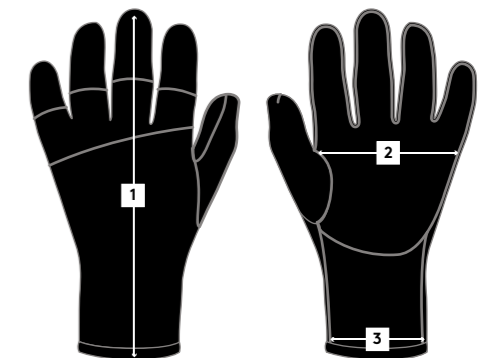

## SIZING FOR NEOPRENE BEANIES & HOODS

BEANIE THICKNESS DOES NOT EFFECT SIZING		
SIZE	BEANIE	HOOD
XS	53.5-55.5cm	N/A
S	55-57cm	55-57cm
M	56.5-58.5cm	56-58cm
L	58-60cm	57-59cm
XL	59.5-61.5cm	58-60cm

## SIZING FOR NEOPRENE GLOVES

LONGFINGER HS UTILITY						
MEASUREMENT	XS	S	M	L	XL	XXL
1 GLOVE LENGTH	23.81	24.61	25.41	26.21	27.01	27.81
2 PALM WIDTH	18.42	19.07	19.72	20.37	21.02	21.67
3 GLOVE OPENING	17.1	17.7	18.3	18.9	19.5	20.1

### MODELS INCLUDE:

- Shortfinger HS Mesh
- Longfinger HS Mesh
- Shortfinger HS Utility
- Longfinger HS Utility
- Q-Glove X-Stretch
- Glove Sealed
- Elasto Sealed Skin
- Elasto Sealed
- Lycra summer gloves
- H2O summer glove
- Summer glove Long Finger

CURVED FINGER UTILITY						
MEASUREMENT	XS	S	M	L	XL	XXL
1 GLOVE LENGTH	28.1	28.9	29.7	30.5	31.3	32.1
2 PALM WIDTH	20.61	21.68	22.75	23.82	24.89	25.96
3 GLOVE OPENING	16.44	17.24	18.04	18.84	19.64	20.44