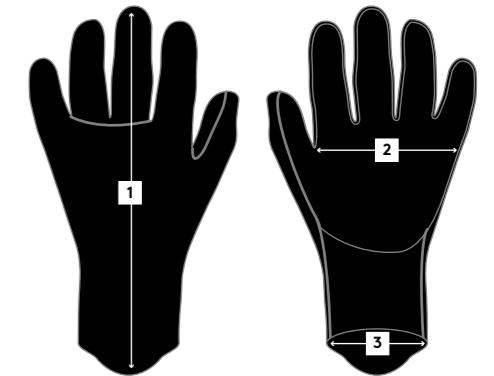

SIZING FOR NEOPRENE GLOVES

LONGFINGER HS UTILITY						
MEASUREMENT	XS	S	M	L	XL	XXL
1 GLOVE LENGTH	23.81	24.61	25.41	26.21	27.01	27.81
2 PALM WIDTH	18.42	19.07	19.72	20.37	21.02	21.67
3 GLOVE OPENING	17.1	17.7	18.3	18.9	19.5	20.1